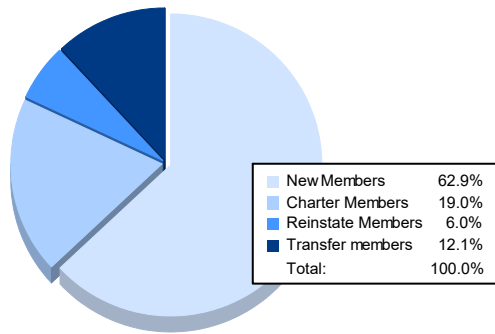

Year	New Clubs	Dropped Clubs	Gain/ Loss Clubs	New Members	Charter Members	Reinstate Members	Transfer Members	Total Member Added	Total Members Dropped	Gain/ Loss Members
2016-2017	0	2	-2	94	0	8	20	122	213	-91
2017-2018	1	0	1	80	29	7	19	135	164	-29
2018-2019	4	3	1	134	86	9	30	259	190	69
2019-2020	1	1	0	64	22	6	20	112	185	-73
2020-2021	1	1	0	73	22	7	14	116	152	-36
<b>Average</b>	<b>1</b>	<b>1</b>	<b>0</b>	<b>89</b>	<b>32</b>	<b>7</b>	<b>21</b>	<b>149</b>	<b>181</b>	<b>-32</b>

### Membership Composition June 2021 Cumulative