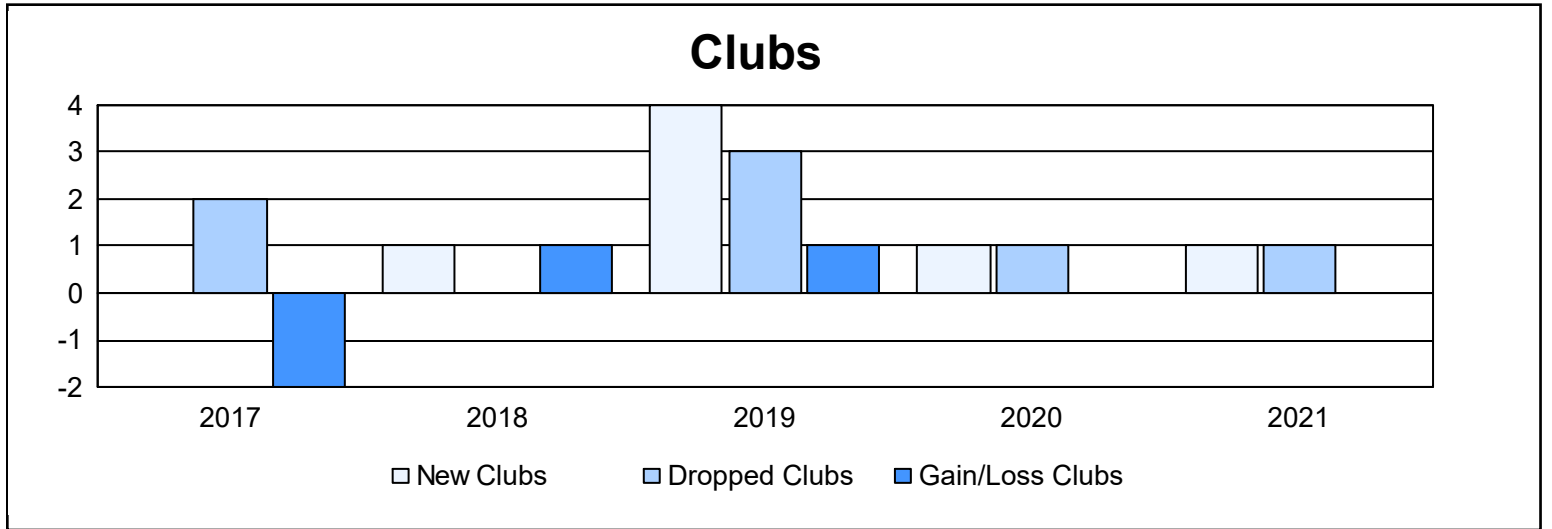

Year	New Clubs	Dropped Clubs	Gain/ Loss Clubs	New Members	Charter Members	Reinstate Members	Transfer Members	Total Member Added	Total Members Dropped	Gain/ Loss Members
2016-2017	0	2	-2	94	0	8	20	122	213	-91
2017-2018	1	0	1	80	29	7	19	135	164	-29
2018-2019	4	3	1	134	86	9	30	259	190	69
2019-2020	1	1	0	64	22	6	20	112	185	-73
2020-2021	1	1	0	73	22	7	14	116	152	-36
<b>Average</b>	<b>1</b>	<b>1</b>	<b>0</b>	<b>89</b>	<b>32</b>	<b>7</b>	<b>21</b>	<b>149</b>	<b>181</b>	<b>-32</b>

### Membership Composition June 2021 Cumulative