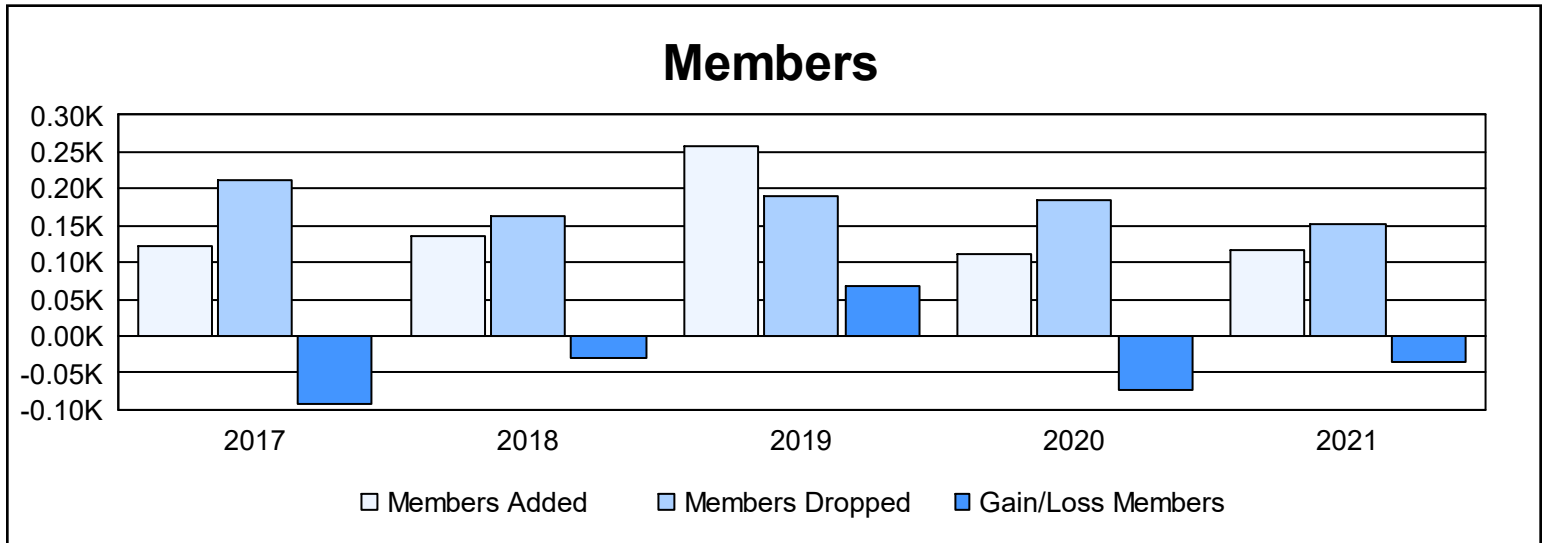

Year	New Clubs	Dropped Clubs	Gain/ Loss Clubs	New Members	Charter Members	Reinstate Members	Transfer Members	Total Member Added	Total Members Dropped	Gain/ Loss Members
2016-2017	0	2	-2	94	0	8	20	122	213	-91
2017-2018	1	0	1	80	29	7	19	135	164	-29
2018-2019	4	3	1	134	86	9	30	259	190	69
2019-2020	1	1	0	64	22	6	20	112	185	-73
2020-2021	1	1	0	73	22	7	14	116	152	-36
<b>Average</b>	<b>1</b>	<b>1</b>	<b>0</b>	<b>89</b>	<b>32</b>	<b>7</b>	<b>21</b>	<b>149</b>	<b>181</b>	<b>-32</b>

### Membership Composition June 2021 Cumulative